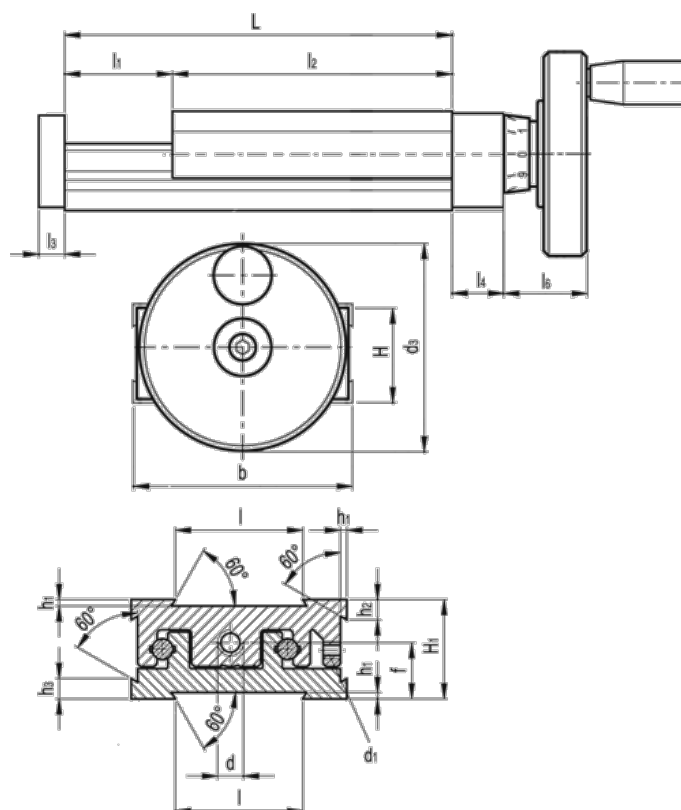

# Data Sheet

Article number: 20772013

Description: Adjustable slide unit  
GN 900-50-170-100-H-1

## Measures

b = 50	h2 = 4.5
d = M6x1	h3 = 7.0
d1 = M4	l = 30
d3 = 50	L - l1 = 170-100
f = 13.0	l2 = 70
H = 23.0	l3 = 6
h1 = 1.5	l4 = 12
H1 = 23	l6 = 22